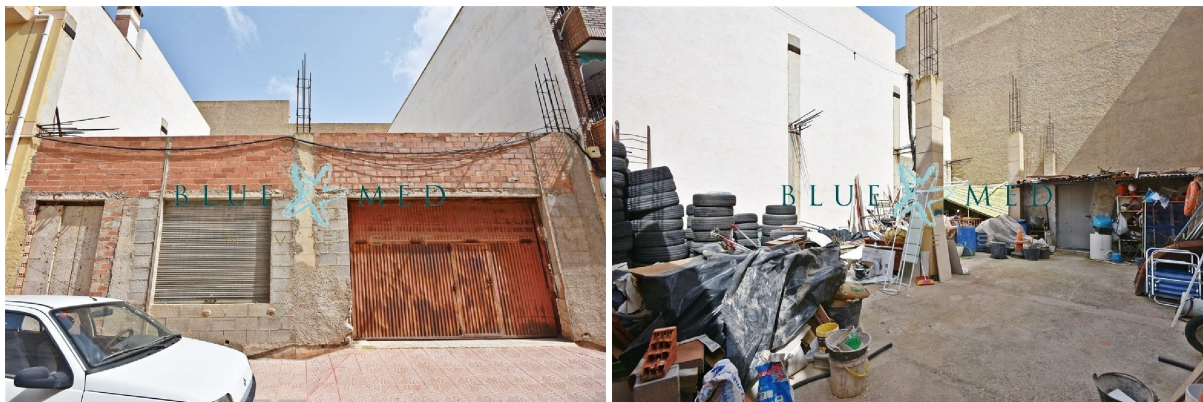

SPANISHESTATE

<https://www.spanishestate.com/plot/puerto-de-mazarron-30860/6217481/>

plot for sale Puerto De Mazarrón, Bajo Guadalentín

BLUE MED INVEST offers for sale this plot in Puerto de Mazarrón area Barrio San Isidro, 165.00 m. plot surface, urban can be built ground + 2 floors. Only 500 m. from the beach and close to all services.~~Call us and arrange a visit:~BLUE MED INVEST~+ (please use the form to respond) ~ (please use the form to respond) ~REF: SANISIDRO739

property details

Spanishestate id: **6217481**
reference:: **SANISIDRO739**
close to/ located: **Puerto De Mazarrón**
region: **Bajo Guadalentín**
property type: **plot**
rooms: **not available**
property surface: **5 m2**
surface plot: **165 m2**
price: **€ 160.000**