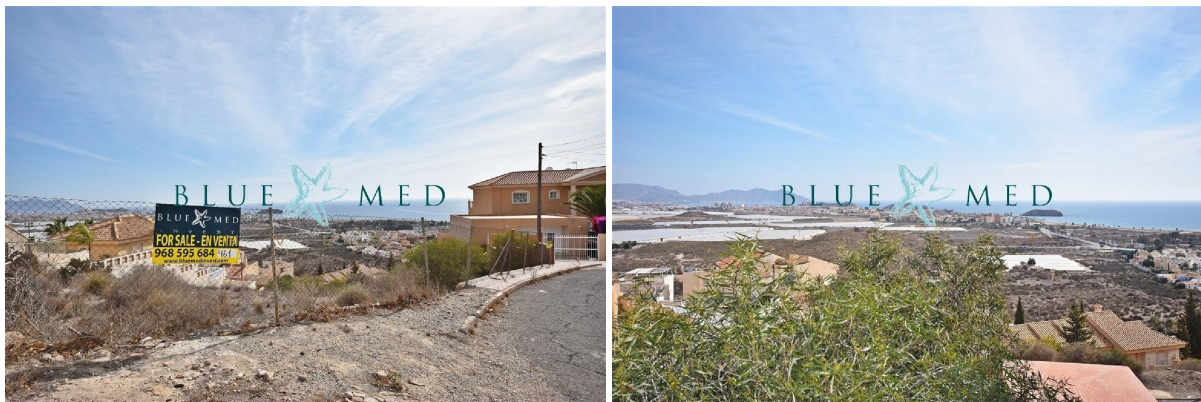

SPANISHESTATE

<https://www.spanishestate.com/plot/puerto-de-mazarron-30860/6258986/>

plot for sale Puerto De Mazarrón, Bajo Guadalentín

BLUE MED INVEST offers for sale this plot in a privileged location in Puerto de Mazarrón, specifically in the coveted area of Bolnuevo. With an area of 719.00 square meters, this land presents an excellent opportunity for those looking to build their ideal home with panoramic sea views! Its sloping location allows several floors to be built downwards and thus enjoy the views from any room. Call us and we will arrange a visit: BLUE MED INVEST (please use the form to respond) (please use the form to respond) REF: BOLNUEVO461

property details

Spanishestate id: **6258986**
reference: **BOLNUEVO461**
close to/ located: **Puerto De Mazarrón**
region: **Bajo Guadalentín**
property type: **plot**
rooms: **not available**
property surface: **1 m2**
surface plot: **719 m2**
price: **€ 158.000**