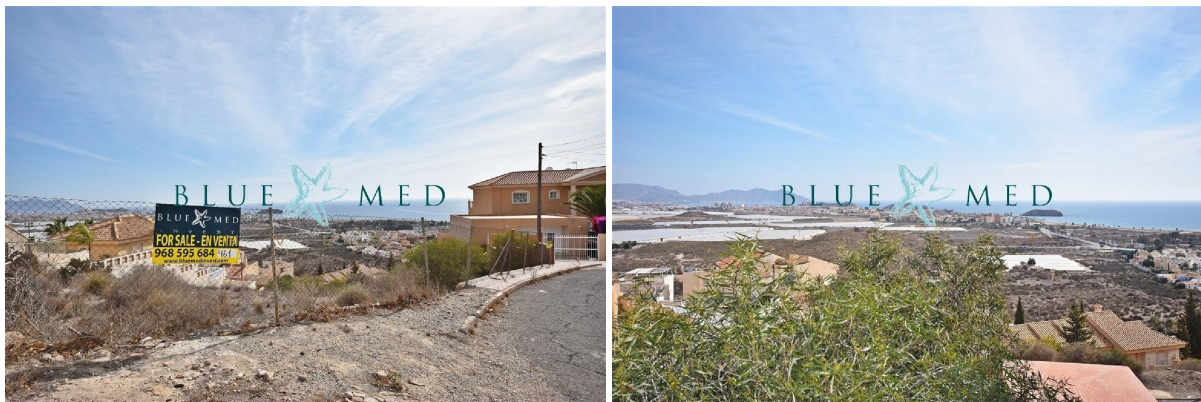

SPANISHESTATE

<https://www.spanishestate.com/plot/puerto-de-mazarron-30860/6258991/>

plot for sale Puerto De Mazarrón, Bajo Guadalentín

BLUE MED INVEST offers for sale this plot in a privileged location in Puerto de Mazarrón, specifically in the coveted area of Bolnuevo. With an area of 719.00 square meters, this land presents an excellent opportunity for those looking to build their ideal home with panoramic sea views! Its sloping location allows several floors to be built downwards and thus enjoy the views from any room. Call us and we will arrange a visit: BLUE MED INVEST (please use the form to respond) (please use the form to respond) REF: BOLNUEVO461

property details

Spanishestate id: **6258991**
reference:: **BOLNUEVO46012**
close to/ located: **Puerto De Mazarrón**
region: **Bajo Guadalentín**
property type: **plot**
rooms: **not available**
property surface: **1 m2**
surface plot: **1965 m2**
price: **€ 579.000**