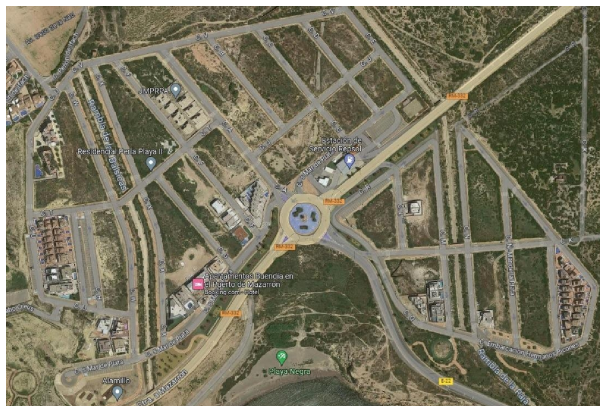

## plot for sale Puerto De Mazarrón, Bajo Guadalentín

Plot in Puerto de Mazarron, El Alamillo area, 492 m. plot area, 400 m. from the beach, west facing.~Up to 4 homes can be built~~Call us to find out more:~Real Estate El Puerto + (please use the form to respond ) ~ (please use the form to respond ) ~REF 1626

### property details

Spanishestate id:	<b>6261025</b>
reference::	<b>001626</b>
close to/ located:	<b>Puerto De Mazarrón</b>
region:	<b>Bajo Guadalentín</b>
property type:	<b>plot</b>
rooms:	<b>not available</b>
property surface:	<b>- m2</b>
surface plot:	<b>492 m2</b>
price:	<b>€ 206.000</b>