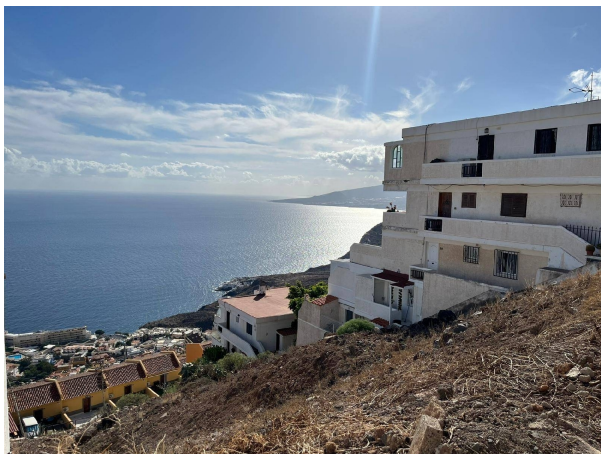

plot for sale Rosario, Ortegale

Plot for sale in the neighbourhood of Rosario in Ortegale at a price of € 125.000 and a garden or plot of 534 m2 of company Century21 Capital Lpa & Dream Homes .

property details