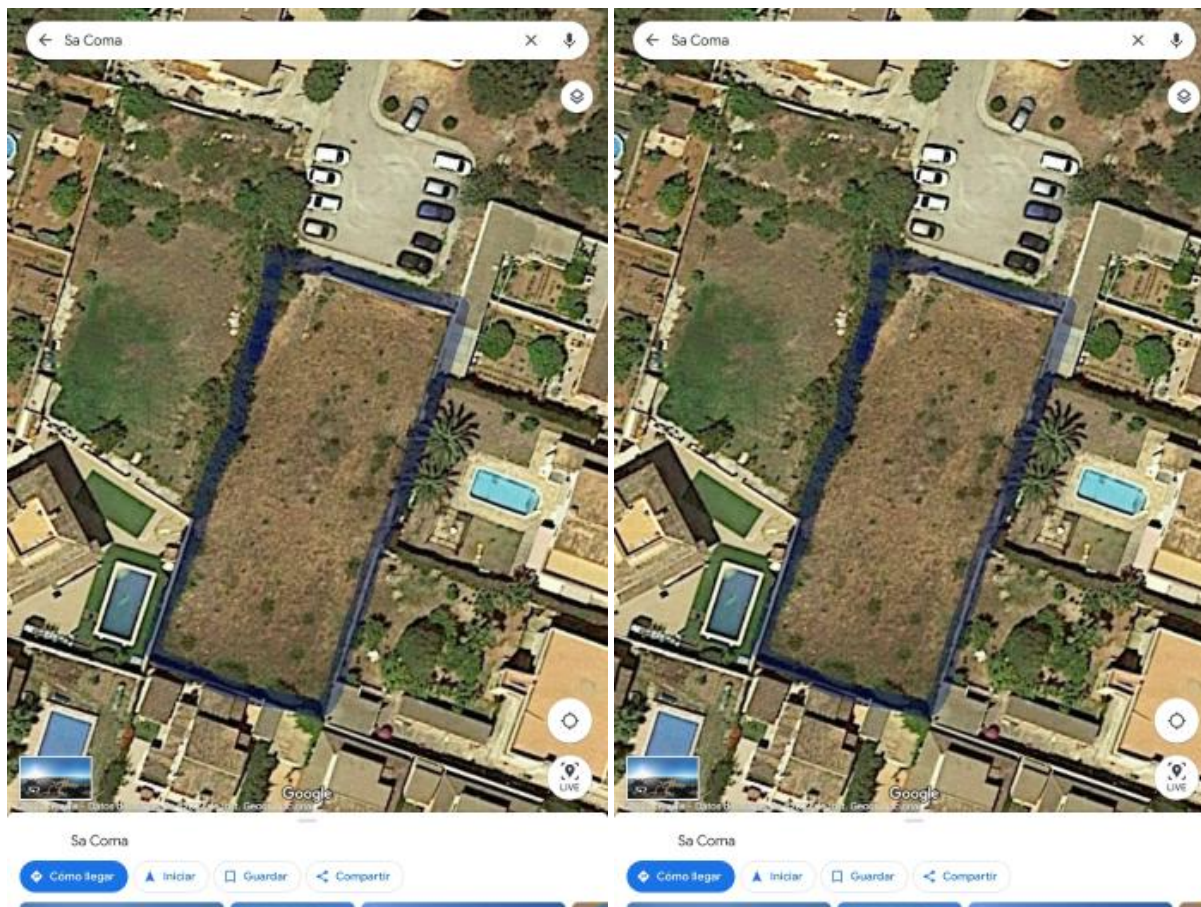

plot for sale Sa Coma, Llevant

1050 m² urban land for sale with a housing project, in the town of Sa Coma (Balearic Islands), near Carrefour and 8 minutes away. Walking from the beautiful beach of sa coma, with all services very close.

property details

Spanishestate **5083610**
id:
reference:: -
close to/ located: **Sa Coma**
region: **Llevant**
property type: **plot**
rooms: **not available**
property surface: **- m2**
surface plot: **1050 m2**
price: **€ 200.000**