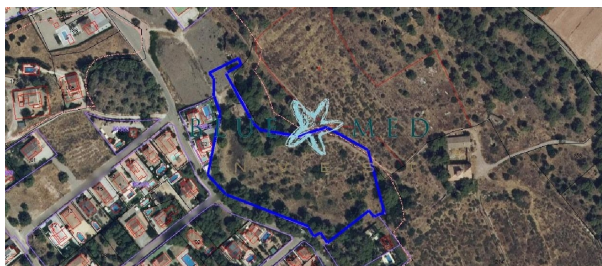

plot for sale Totana, Bajo Guadalentín

For sale this large urban plot in Totana, in the exclusive area of La Charca, with 14.525 m. of plot surface. ~Call us and arrange a visit:~BLUE MED INVEST~+ (please use the form to respond) ~ (please use the form to respond) ~REF: LACHARCA2

property details

Spanishestate id: **6259133**
reference:: **LACHARCA2**
close to/ located: **Totana**
region: **Bajo Guadalentín**
property type: **plot**
rooms: **not available**
property surface: **- m2**
surface plot: **14525 m2**
price: **€ 180.000**