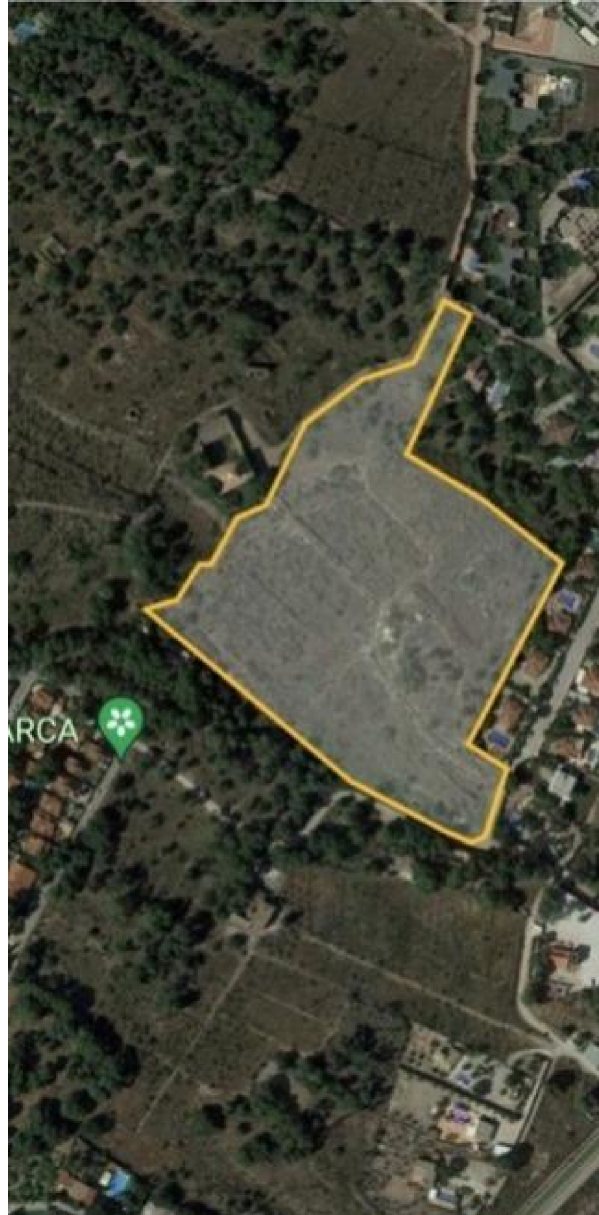

## plot for sale Totana, Bajo Guadalentín

Plot in Totana, LA CHARCA area, with a surface of 38,000m2.

### property details

Spanishstate id: **6260496**  
reference:: **000466**  
close to/ located: **Totana**  
region: **Bajo Guadalentín**