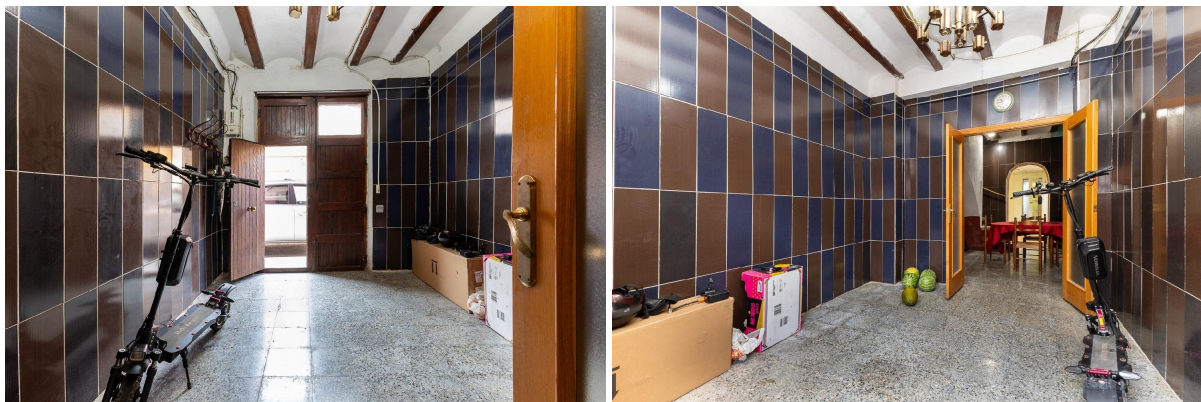

terraced house for sale La Pobla Llarga, Ribera Alta

Terraced house for sale in the neighbourhood of La Pobla Llarga in Ribera Alta at a price of € 69.000 with a surface of 110 m2 with 4 rooms and a garden or plot of 57 m2 of company Percent .