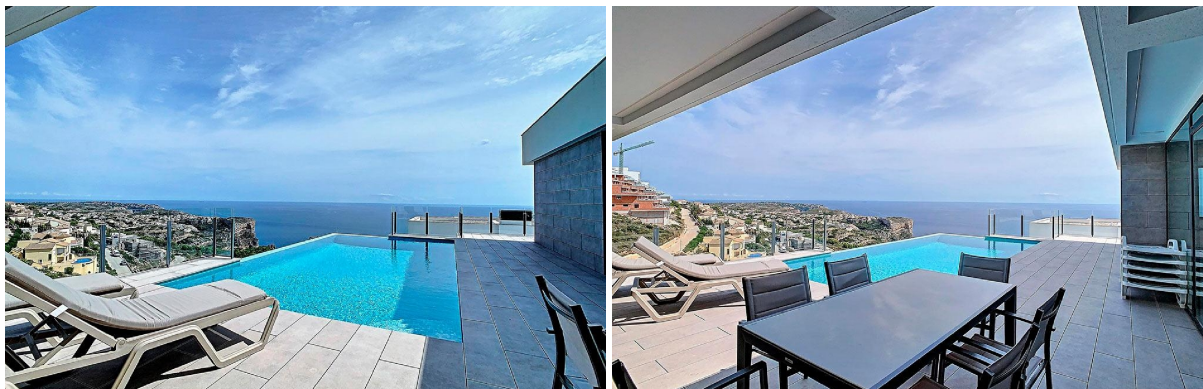

villa for sale Benitachell, Marina Alta

Modern villa with spectacular sea views located in the exclusive residential area of Cumbre del Sol, very close to Moraira and Jávea. The area has all the necessary daily amenities, such as supermarkets, pharmacy, school, sports facilities, and restaurants. The nearby cities of Moraira and Jávea complement the offer of services, making this location an ideal place to live all year round or to spend on holidays. Villa, ready to move into, on a large plot of 912m², and a construction size of more than 200m². The villa is distributed on two floors, with 4 bedrooms (2 en-suite). The most remarkable thing about this property are the impressive sea views from most of the rooms and especially from the terrace and pool area. Among other qualities, the villa is sold fully furnished and has ducted hot/cold air conditioning, underfloor heating on both floors, two fireplaces, and a pergola covered parking area in the premises.