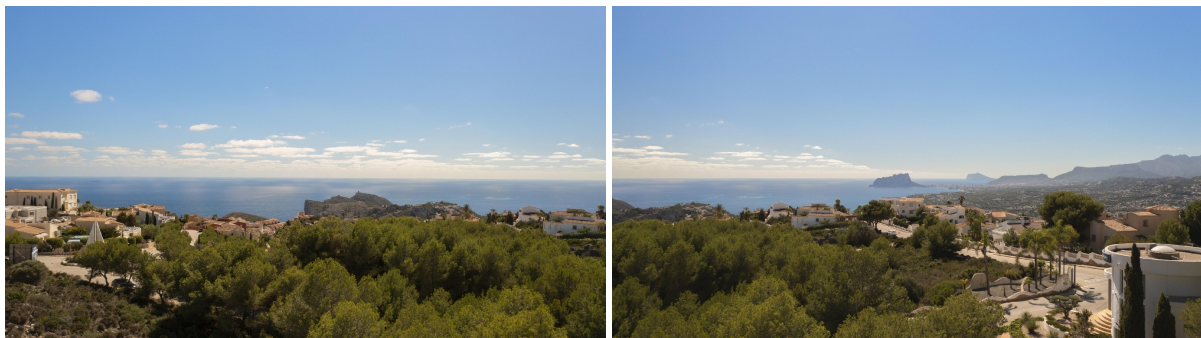

## villa for sale Benitachell, Marina Alta

Villa Infinity is situated in one of the most prestigious plots within the Jazmines residential estate. It is a residence with a contemporary design that appears to float on the Mediterranean. Its elegant architecture, with picture windows that span the entire façade, opens the interior to the landscape and light, creating a constant feeling of spaciousness and connection with the environment.~~The house is designed on several levels, adapted to the sloping terrain, making the most of the views of the sea and the Portet de Moraira natural park. The daytime area comprises the kitchen, dining room, and living room, all in a spacious and open space that extends outward, where the infinity pool seamlessly merges with the horizon. The bedrooms, located in more sheltered areas, offer privacy, spectacular views and direct access to garden terraces.~~Villa Infinity is equipped with everything you need for a comfortable and efficient lifestyle: an arothermal air conditioning system, ventilation with heat recovery, underfloor heating, solar panels, and home automation. The materials used have been carefully selected for their design, durability and efficiency.~~From the top of Cumbre del Sol, the sea is a constant presence. The Peñón de Ifach can be seen in the distance, and the sky changes colour according to the time of day. Villa Infinity is not just a house; it is an experience that combines luxury, calm and natural beauty.