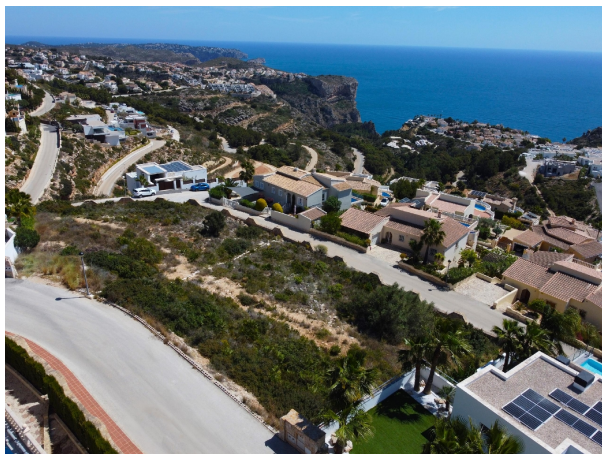

villa for sale Benitachell, Marina Alta

Villa Altair is situated in the established Lirios de Cumbre del Sol estate. This house features a sleek and contemporary design that integrates seamlessly with Mediterranean nature. Each room is crafted to optimise light and views, creating a perfect harmony between architecture, comfort, and the environment. A home for those who seek peace and quiet without compromising sophistication.~~The villa is designed on three floors, making the most of the slope of the plot. The front door is on the top floor, opening into a spacious and bright daytime area where the living room, dining area, and kitchen form a single, open-plan space that connects to the terrace and infinity pool. On this same floor, the master suite offers privacy, a dressing room, an en-suite bathroom, and panoramic views. The lower floor features two bedrooms with their own bathrooms and access to a covered terrace, as well as a versatile room that can be used as a leisure area, a gym, or a study. On the lowest level, there is a basement with an English-style yard, ideal for use as an auxiliary or storage space.~~The house is accessed via a road within the estate, which leads to the pedestrian pathway and a semi-covered garage that can accommodate two vehicles. From here, the stepped design of the house invites you to explore its different levels via an interior staircase bathed in sunlight.~~Villa Altair is equipped with advanced solutions to ensure comfort and efficiency, including an aerothermal air conditioning system, underfloor heating, mechanical ventilation with heat recovery, and a home automation system that controls blinds, lighting, and air conditioning from any device. The materials selected for the finishes have been chosen for their aesthetic appeal and durability, including exterior carpentry with thermal bridge break, heat insulated glazing, and large-format ceramic tiles both indoors and outdoors.~~The views are one of its main attractions: from any part of the house, you can see the blue horizon of the Mediterranean Sea, the rugged coastline, and the silhouette of the Peñón de Ifach in the distance. The evening sunlight transforms every space, turning Villa Altair into a privileged viewpoint where architecture becomes an experience.