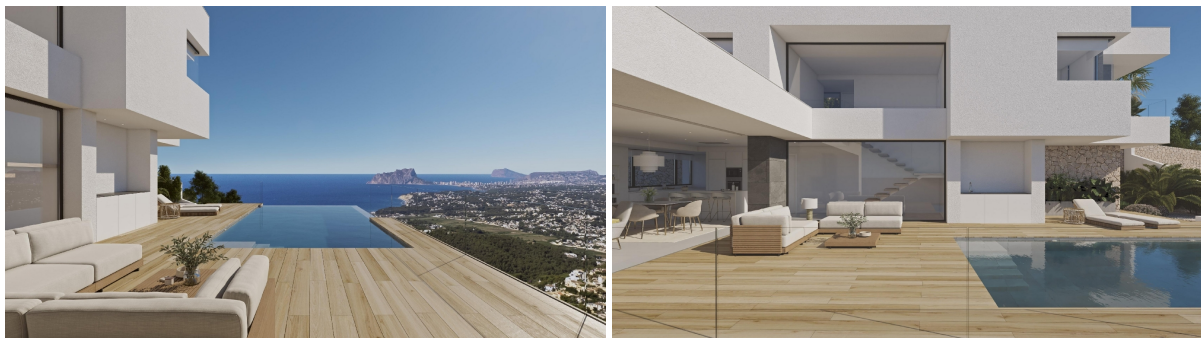

villa for sale Benitachell, Marina Alta

Villa Karma is situated in an exclusive enclave of Cumbre del Sol, on plot 223 Jazmines, Here, the lights of Calpe and Moraira illuminate the nights and Montgó is visible on the horizon. Every architectural detail of this residence has been carefully crafted to inspire, and each room radiates calm and harmony. Its understated, contemporary design, seamlessly integrated with the landscape, enhances the endless views that accompany everyday life.~~Built on three floors, the house is designed to follow the natural contours of the plot, creating unique spaces on each floor. The main floor features the daytime area, where the living room, dining room, and kitchen are integrated into an open-plan space that connects to the terrace through sliding picture windows. This level also includes a master bedroom, designed as a private suite with an en-suite bathroom and dressing room, as well as a guest toilet. Upstairs, three additional bedrooms with access to private terraces and two full bathrooms provide privacy and functionality. The lower level offers a large multifunctional area that can serve as a gym, cinema, office, or storage, along with an outdoor porch and chill-out zone.~~The house is accessed from the top of the plot, featuring a direct entrance into an elegant lobby that connects to the upper floor. The enclosed garage, located on the same level, has space for two vehicles, discreetly integrated into the architectural structure and providing convenient access from the street.~~Villa Karma features advanced construction solutions and a high level of comfort. It includes an arothermal air conditioning system with underfloor heating, double-flow ventilation with heat recovery, aluminium exterior carpentry with thermal bridge break, and solar-insulated glazing. Recessed LED lighting and home automation for managing blinds, lighting, and air conditioning offer added comfort and efficiency.~~A panoramic view stretching from the Peñón de Ifach to the lights of the coast can be enjoyed from the infinity pool and terraces. The southwest orientation of the house ensures stunning sunsets and warm light that fills the home throughout the day. More than just a dwelling, Villa Karma offers an elevated wellness experience on the Mediterranean.