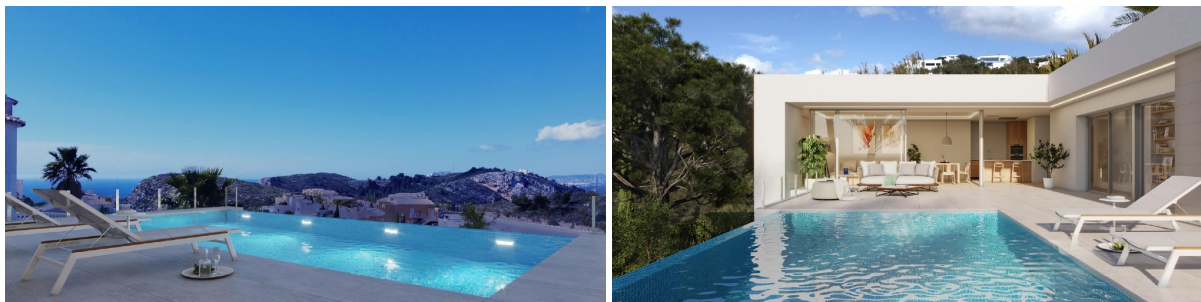

villa for sale Benitachell, Marina Alta

NEW BUILD VILLA WITH THE SEA VIEWS IN CUMBRE DEL SOL~~A house with a clear concept, to create a fusion between indoors and outdoors, by obtaining open stays, bright and functional rooms. The living room invades the terrace and invites you to enjoy the wonderful Mediterranean climate, which gives us almost 300 days of sunshine a year.

~~Conceived in open L-shaped modules, the villa embraces the main garden, where an impressive infinity pool merges with the sea. A space open to the outside, which invites you to enjoy the sun and the Mediterranean climate, but oriented in such a way as to achieve maximum privacy.~~The villa is divided into two levels. Upstairs is the sleeping area, where two bedrooms share a common bathroom, while the master suite becomes a private sanctuary with its own bathroom and dressing room. From the rooms, you can enjoy breathtaking views of the sea and the mountains, creating a feeling of serenity and tranquillity that invites you to relax.~~On the ground floor is the day module, which opens to the outside, creating a sense of continuity and connection with the surroundings. The day module consists of an entrance hall, a guest toilet, and the tandem formed by a large living-dining room and kitchen that are perfectly integrated. Both modules converge in the outdoor area with the terrace and swimming pool as a point of connection.~~New Build Villa contemporary style blends with Mediterranean tradition, creating a harmonious and balanced space that invites relaxation and enjoyment of the senses. The main garden, with its Mediterranean vegetation and aromatic plants, connects you with nature.~~This a unique and special villa, designed to enjoy life to the fullest and to create unforgettable memories in dreamlike environment. A villa that invites you to dream of a life full of luxury, comfort and beauty, in a space where architecture and nature merge in a perfect symphony.