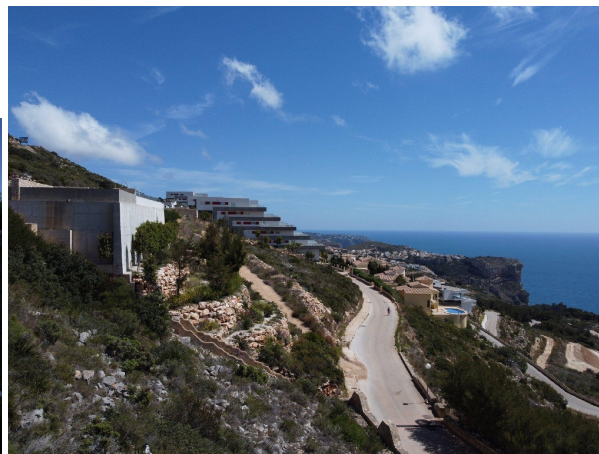

## villa for sale Benitachell, Marina Alta

Located in the exclusive area of Cumbre de Sol, this villa offers a unique living experience with stunning sea views. The property is just 0.8 km from the sea, allowing you to enjoy the sea breeze and a privileged natural environment. Additionally, it is 40 km from the airport, facilitating access to international connections. This villa is ideal for those seeking a home in a peaceful and well-connected setting.~~OUTDOOR AREAS~~The exterior of the villa is designed to maximize enjoyment of the Mediterranean climate. It features a private pool, perfect for relaxing and enjoying the sun. The terrace and solarium offer additional spaces for outdoor leisure, ideal for family gatherings or simply enjoying the panoramic sea views. The private garden complements the setting, providing a green space for relaxation.~~INDOOR AREAS~~The interior of the villa is carefully designed to offer comfort and functionality. It has three bedrooms and four bathrooms, ensuring space and privacy for the whole family. The villa is delivered furnished and equipped with appliances, making moving in hassle-free. Electric shutters and the video intercom add a touch of modernity and security. Built-in wardrobes and pre-installation for air conditioning ensure comfort and organization.~~COMMON AREAS~~The common areas of the development include a paddle court, landscaped areas, a playground, and community parking. These spaces are designed to promote an active and social lifestyle, offering entertainment options for all ages.